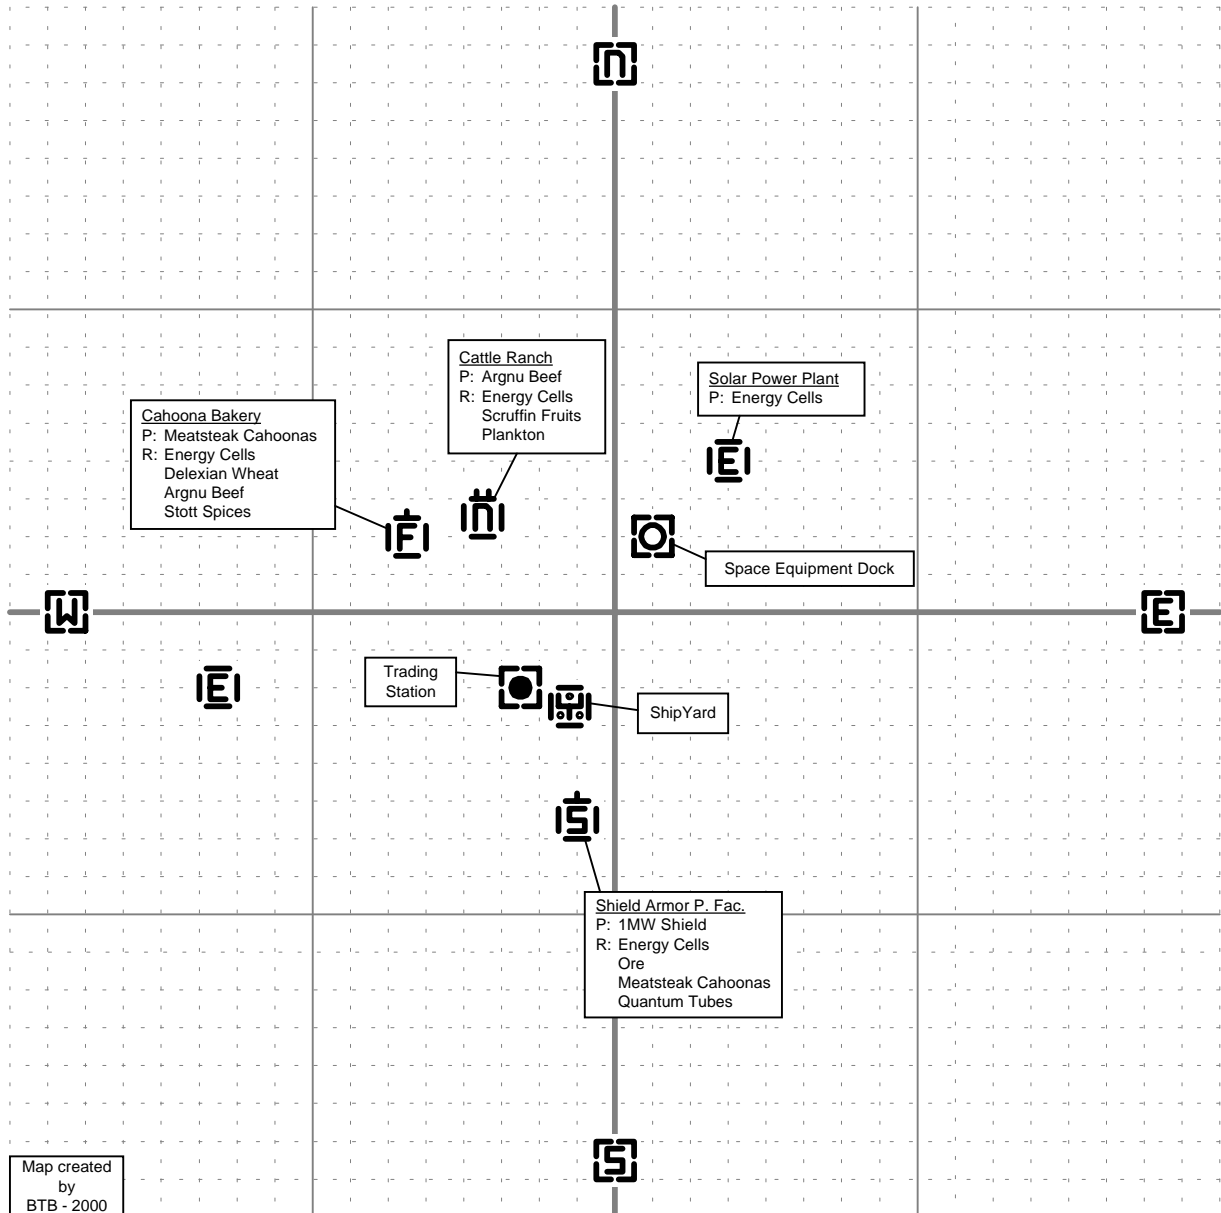

ARGON PRIME 1.3A

- Space Equipment Dock**
- Freight Scanner
 - 1 MW Shield
 - Mosquito Missile
 - Trading System Extension
 - Wasp Missile
 - Gamma Impulse Ray Emitter
 - Singularity Engine Time Accelerator
 - Mineral Scanner
 - Beta High Energy Plasma Thrower
 - Silkworm Missile
 - SETA Boost Extension

- Trading Station**
- Tactical Navigation System
 - Cloth Rimes
 - Argon Law Enforcement License
 - Meatsteak Cahoonas
 - Crystals
 - Singularity Engine Time Accelerator
 - Cargobay Extension
 - Microchips