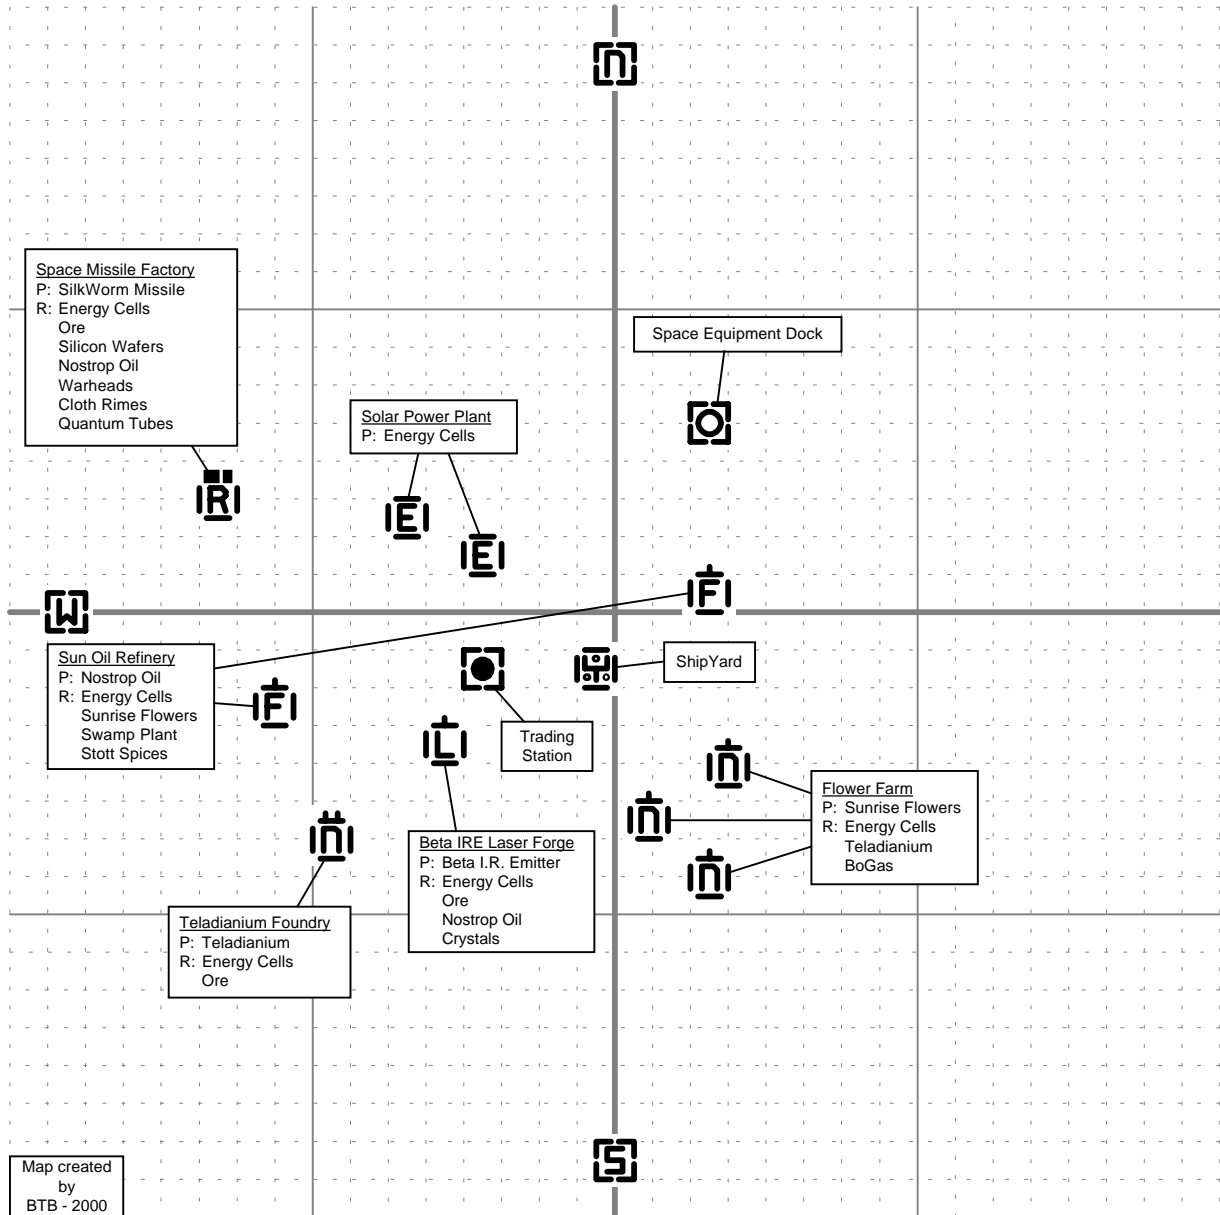

# SEIZEWELL 5.1 T

**Space Equipment Dock**  
Freight Scanner  
1 MW Shield  
Alpha Impulse Ray Emitter  
Mosquito Missile  
Trading System Extension  
Beta Impulse Ray Emitter  
5 MW Shield  
Wasp Missile  
Video Enhancement Goggles  
Singularity Engine Time Accelerator  
Mineral Scanner  
Silkworm Missile

**Trading Station**  
Computer Components  
Tactical Navigation System  
Teladanium  
Nostrop Oil  
Teladi Company Security License  
Spaceweed  
Singularity Engine Time Accelerator  
Microchips  
Cargobay Extension