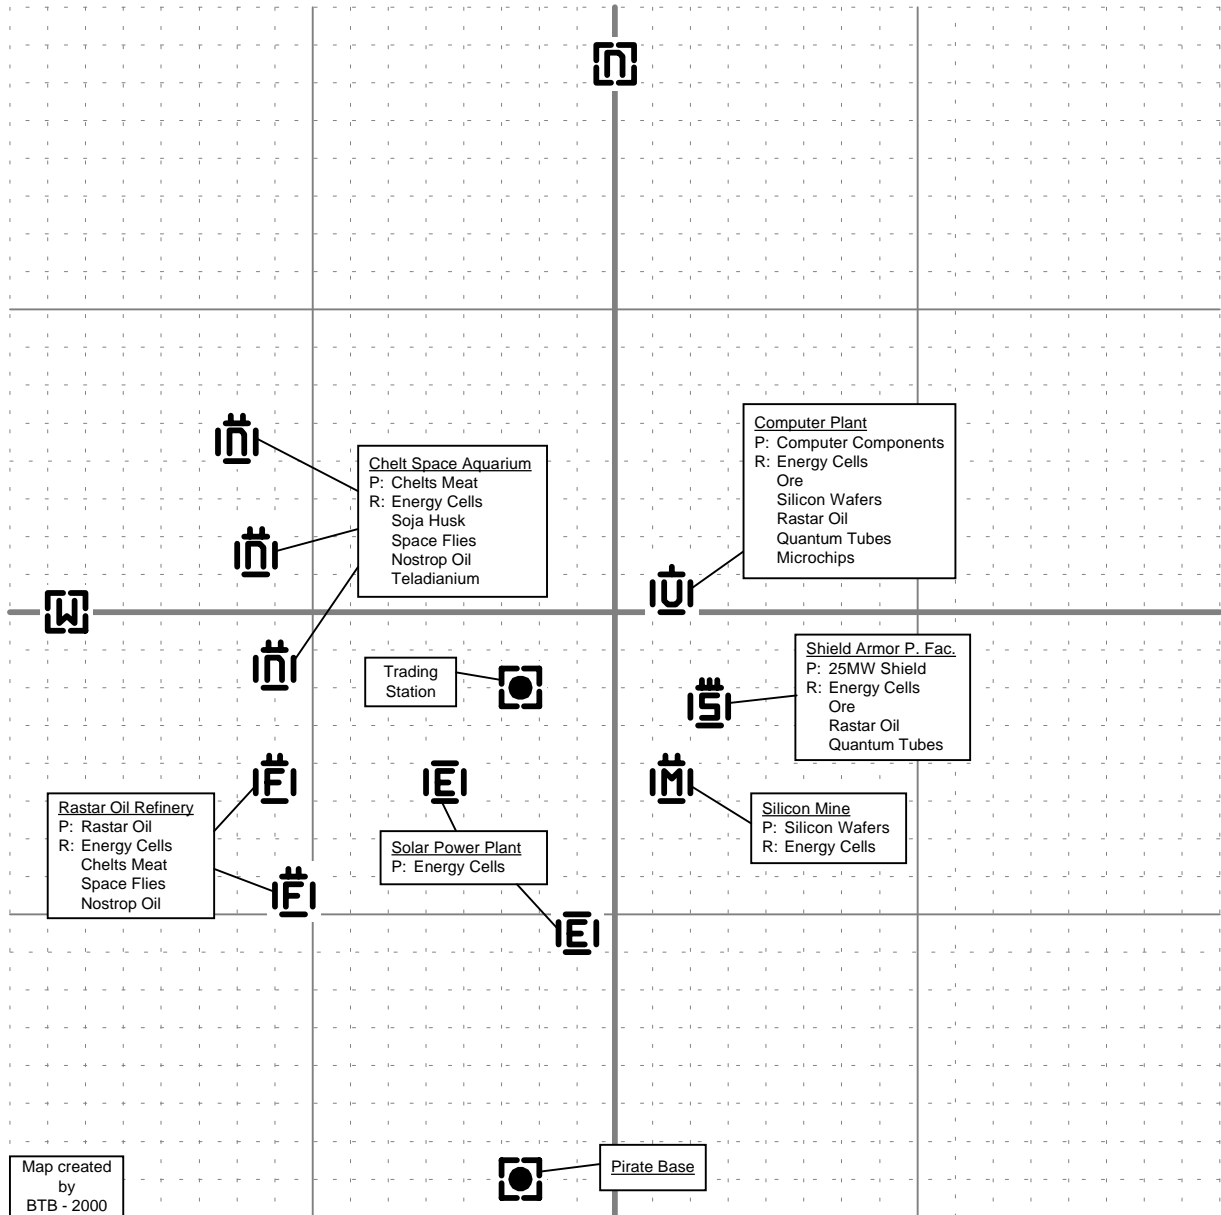

CHINS CLOUDS 7.3S

Trading Station
 Tactical Navigation System
 Crystals
 Massom Powder
 Rastar Oil
 Singularity Engine Time Accelerator
 Microchips
 Split Police License
 Cargobay Extension

Pirate Base
 Engine Tuning
 Freight Scanner
 Sunrise Flowers
 Rudder Optimization
 Space Flies
 Space Fuel
 Spaceweed